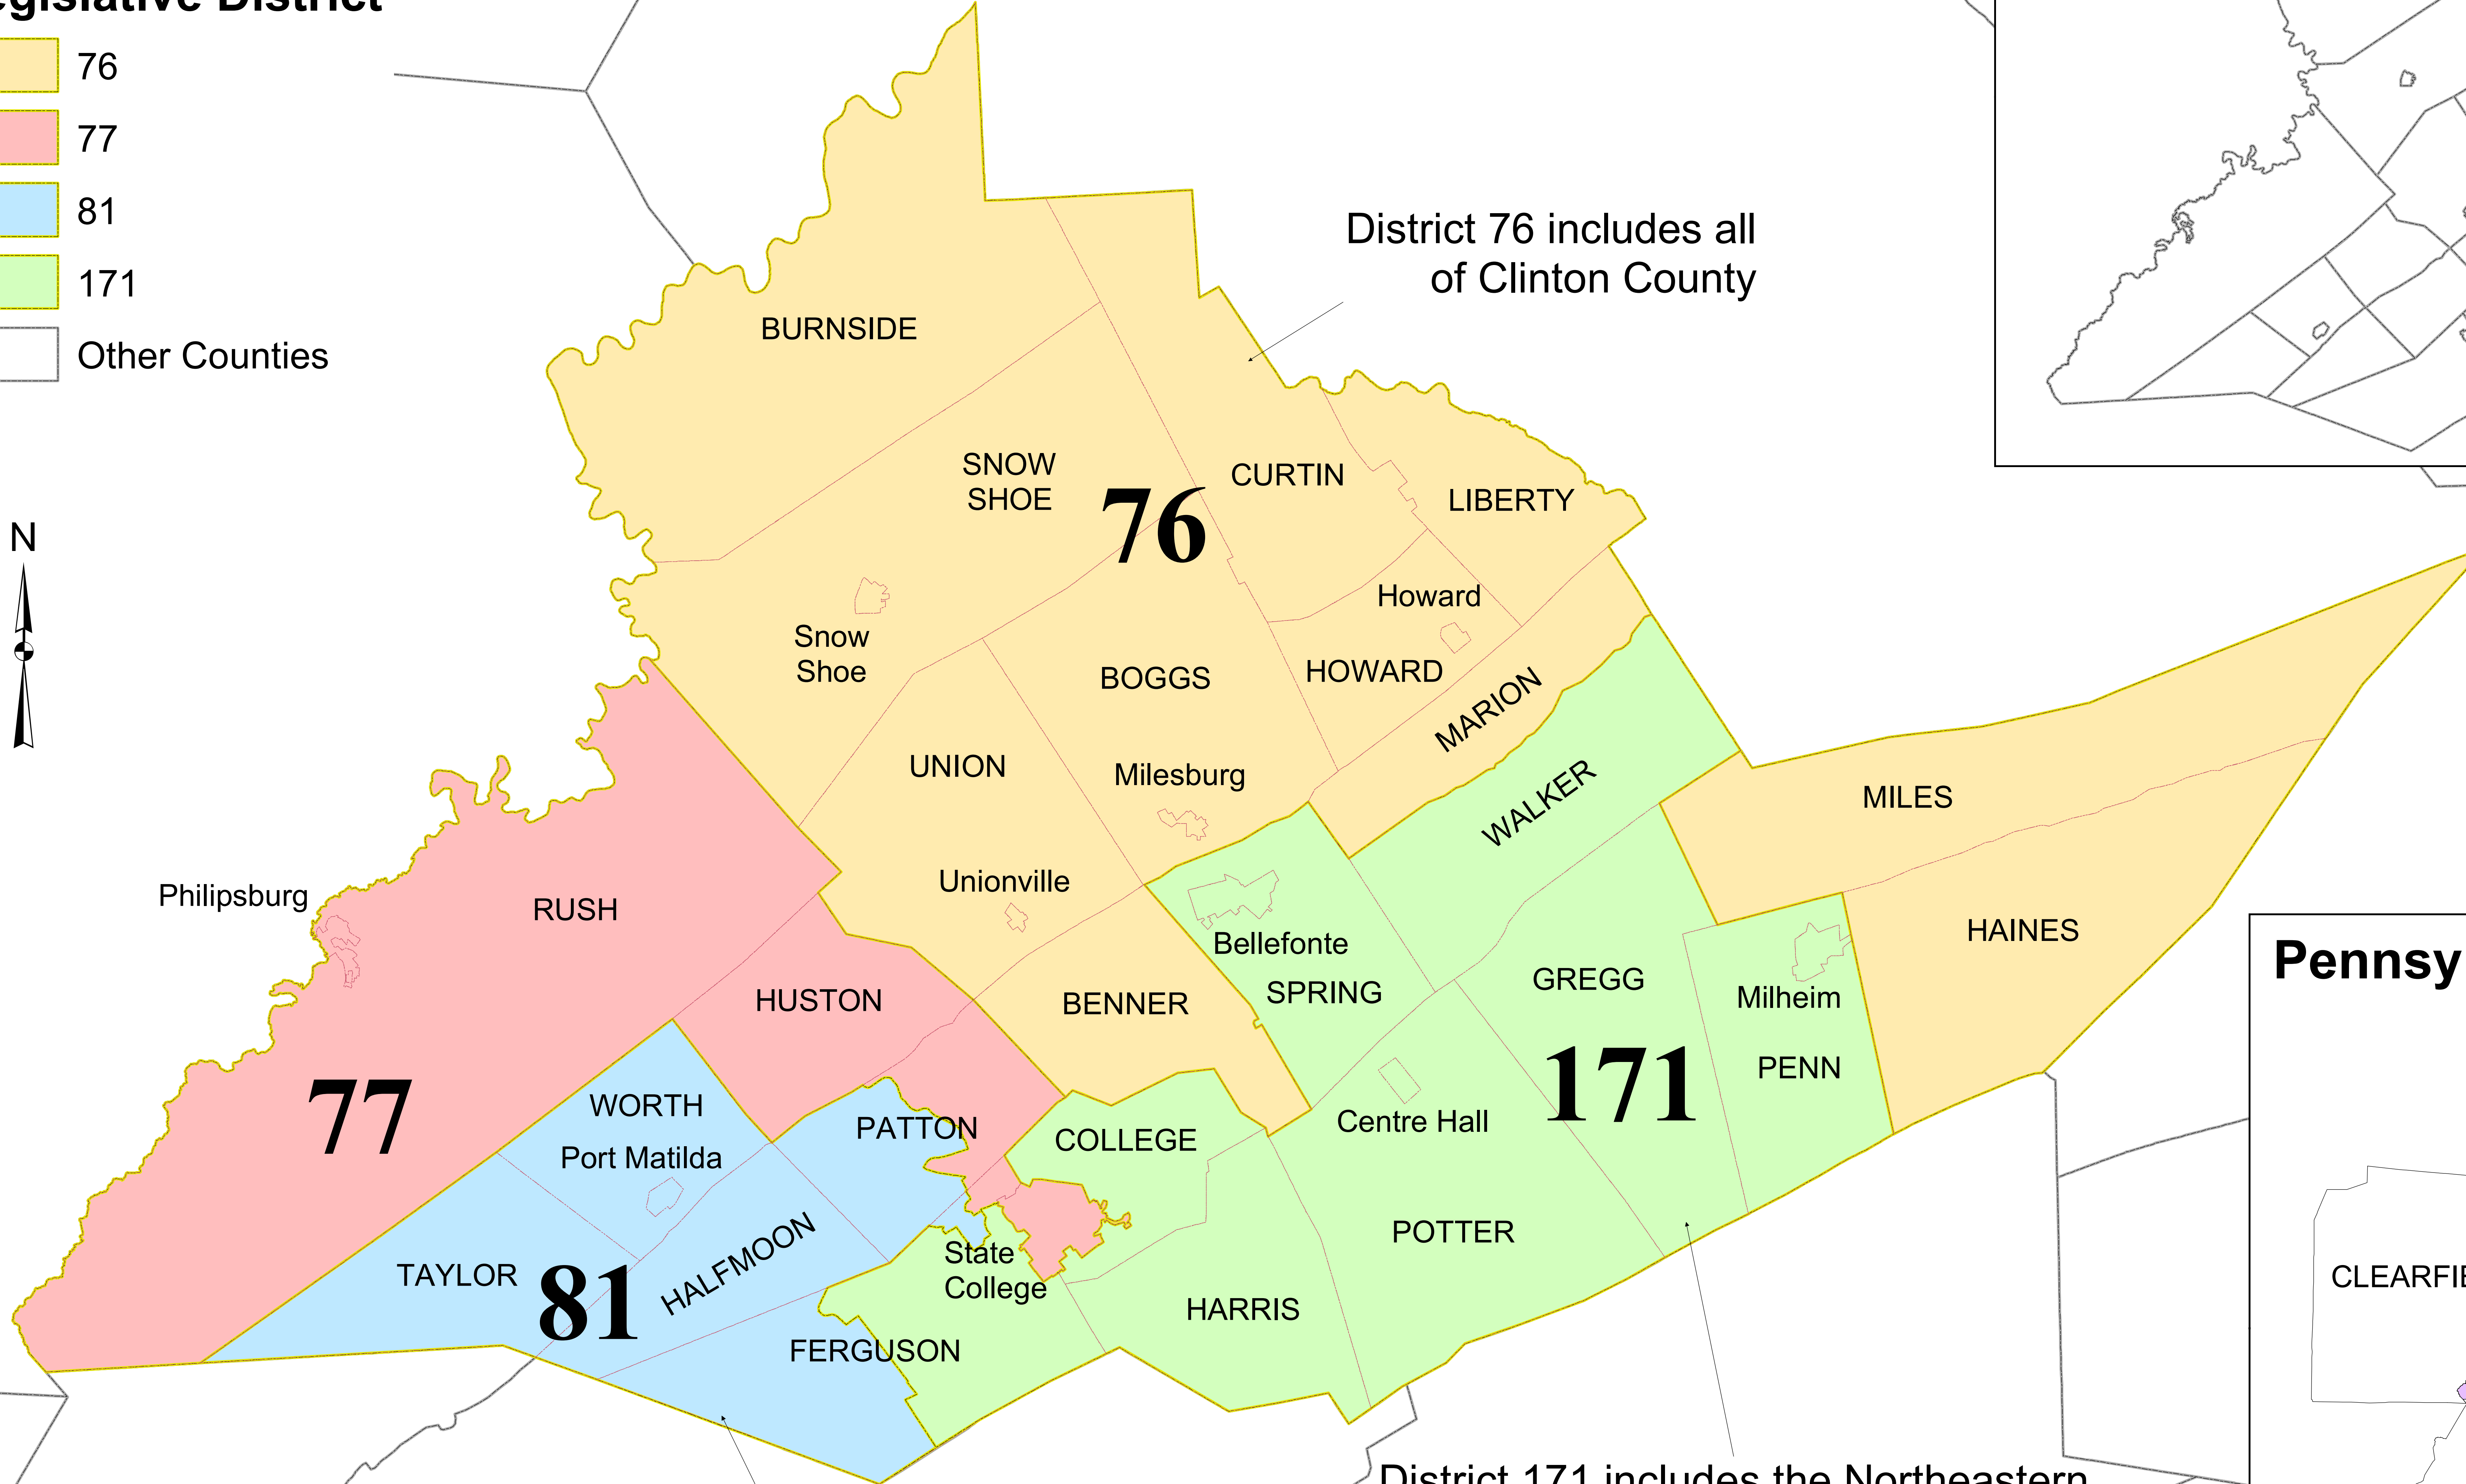

Centre County Legislative Districts

Legend

- Townships
- Legislative District**
- 76
- 77
- 81
- 171
- Other Counties

District 76 includes all of Clinton County

District 81 includes all of Huntingdon County and part of Mifflin County

District 171 includes the Northeastern and Central parts of Mifflin County

U.S. Congressional District

Pennsylvania Senatorial Districts