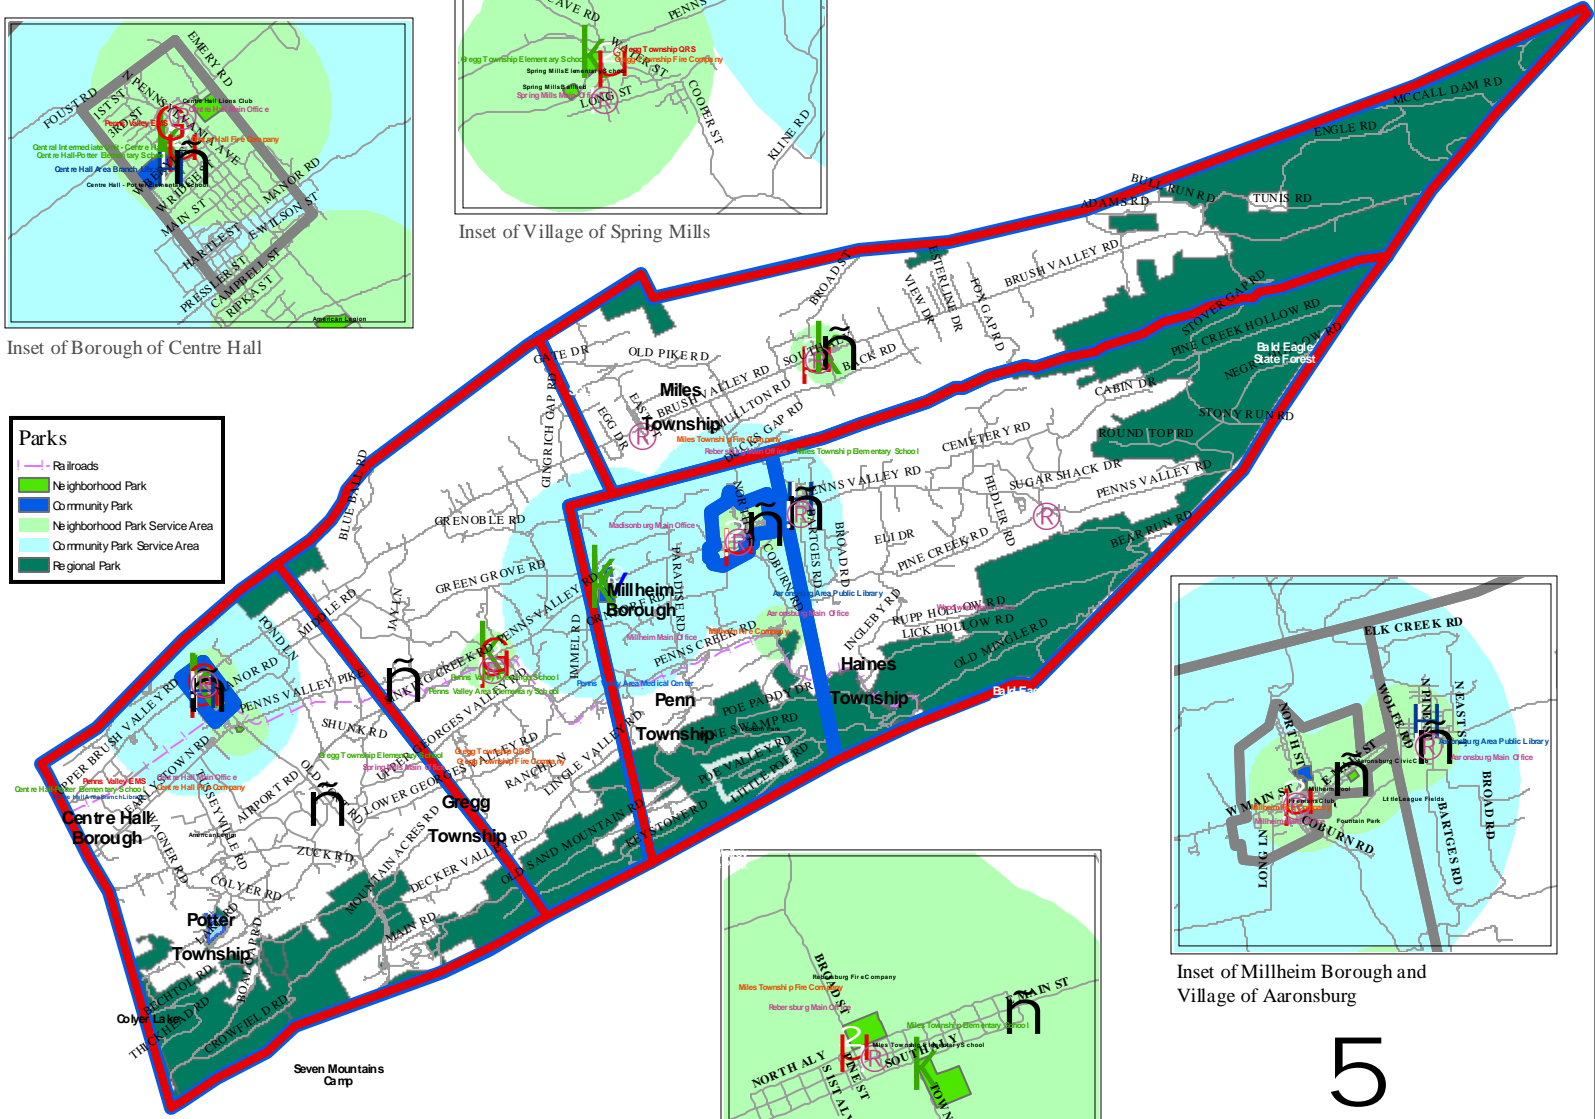

Public Facilities

-  Library
-  Public School
-  Post Office
-  Municipal Office
-  Hospital
-  Ambulance Station
-  Firehouse
-  First-Call Fire Service Areas
-  Police Patrol Areas

Inset of Borough of Centre Hall

Inset of Village of Spring Mills

- Parks
-  Railroads
  -  Neighborhood Park
  -  Community Park
  -  Neighborhood Park Service Area
  -  Community Park Service Area
  -  Regional Park

Inset of Millheim Borough and Village of Aaronsburg

Inset of Village of Rebersburg

5

Penns Valley Region Public Facilities & Parks Map

Map Prepared by the Centre County Planning Office  
 Source: Centre County GIS & Centre County Tax Office (2004)  
 Boundaries are approximations and are not for legal purposes.  
 Map Created: December 2004