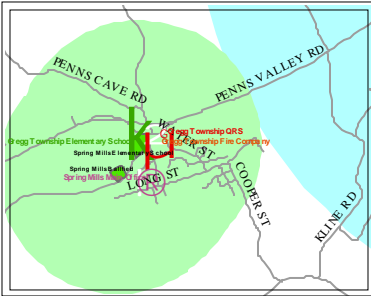

Public Facilities

-  Library
-  Public School
-  Post Office
-  Municipal Office
-  Hospital
-  Ambulance Station
-  Firehouse
-  First-Call Fire Service Areas
-  Police Patrol Areas

Inset of Borough of Centre Hall

Inset of Village of Spring Mills

- Parks
-  Railroads
  -  Neighborhood Park
  -  Community Park
  -  Neighborhood Park Service Area
  -  Community Park Service Area
  -  Regional Park

Inset of Millheim Borough and Village of Aaronsburg

Inset of Village of Rebersburg

5

Penns Valley Region Public Facilities & Parks Map

Map Prepared by the Centre County Planning Office  
 Source: Centre County GIS & Centre County Tax Office (2004)  
 Boundaries are approximations and are not for legal purposes.  
 Map Created: December 2004